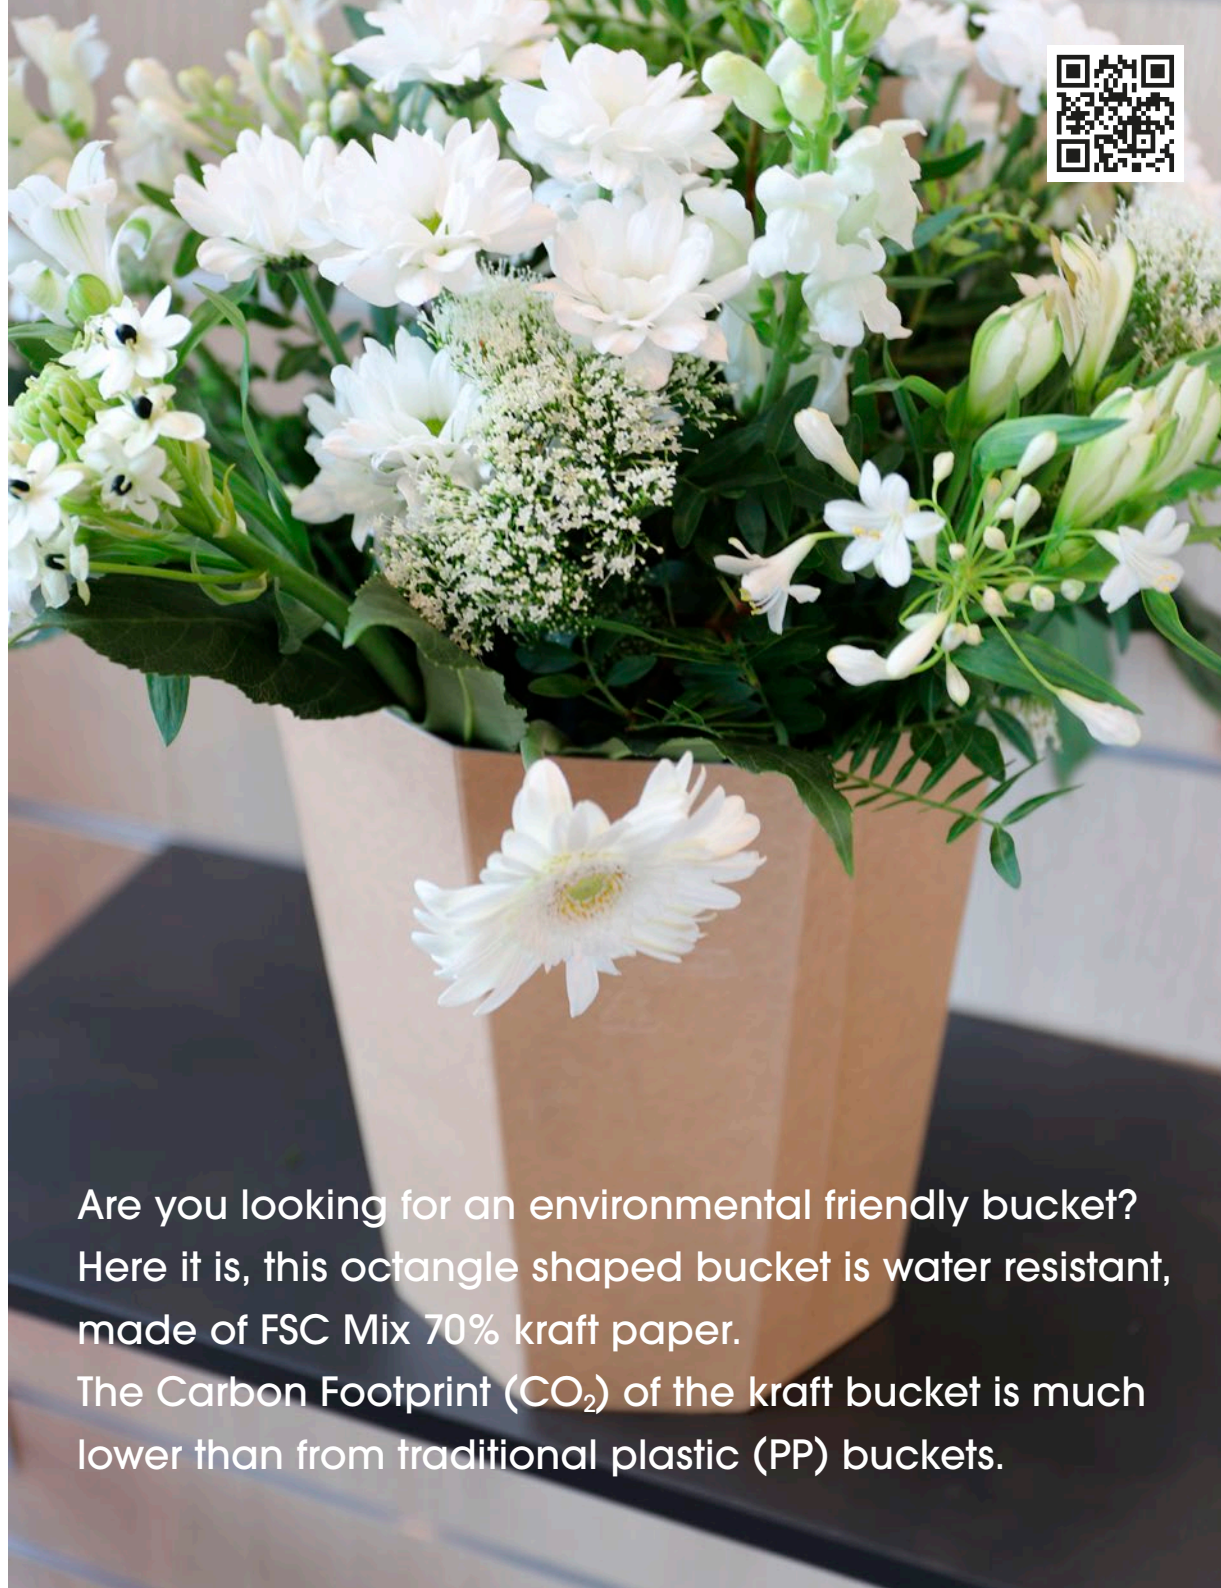

AMSTELVEEN - OFFICE

De Loetenweg 2
1187 WB Amstelveen, the Netherlands
T + 31 (0) 88 7354111
info@dillewijnzwapak.nl

AALSMEER - GTC WATERDRINKER

Sierteeltstraat 129
1431 GM Aalsmeer, the Netherlands
T +31 (0) 88 7354200
wgtc@dillewijnzwapak.nl

EDE - PLANTION

Wellensiekstraat 4
6718 XZ Ede, the Netherlands
T +31 (0) 88 7354230
ede@dillewijnzwapak.nl

EELDE - EUROFLEUR

Burg. J.G. Legroweg 80
9761 TD Eelde, the Netherlands
T +31 (0) 88 7354237
eelde@dillewijnzwapak.nl

WESTLAND - PYRAMIDE

Middel Broekweg 33
2675 KC Honselersdijk, the Netherlands
T +31 (0) 88 7354123 (shop)
T +31 (0) 88 7354120 (office)
pyramide@dillewijnzwapak.nl

UITHOORN - TICA

Randweg 155
1422 ND Uithoorn, the Netherlands
(Blauwe hal H14, H16 en H18)
T +31 (0) 88 7354222
p.konst@dillewijnzwapak.nl

VENLO - TRENDS & TRADE

Floralaan 31
5928 RD Venlo, the Netherlands
T +31 (0) 88 7354222
p.konst@dillewijnzwapak.nl

www.dillewijnzwapak.nl

© Dillewijn Zwapak 2020

Are you looking for an environmental friendly bucket?
Here it is, this octangle shaped bucket is water resistant,
made of FSC Mix 70% kraft paper.
The Carbon Footprint (CO₂) of the kraft bucket is much
lower than from traditional plastic (PP) buckets.

FSC products on request.